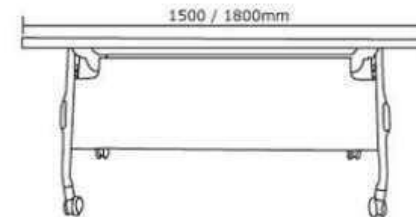

DESK- Folding Table

CASERE Series

Meeting Room
Office Area

DESK- Folding Table

REGIO Series

DESK- Folding Table

Height Adjustable and Lockable Castors

Newly improved locking system. Handy & Single Hand operate

Book Tray (Optional)

folding table

SMC-150 (for 2 persons)
L1500 x W600 x H 740

SMC-180 (for 3 persons)
L1800 x W600 x H 740

REGIO Series

DESK- Folding Table

CASERE Series

Meeting Room
Office Area