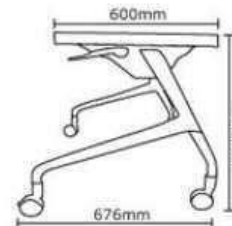

DESK- Folding Table

CASERE Series

Meeting Room
Office Area

DESK- Folding Table

REGIO Series

DESK- Folding Table

Height Adjustable and Lockable Castors

Newly improved locking system. Handy & Single Hand operate

Book Tray (Optional)

folding table

SMC-150 (for 2 persons)
L1500 x W600 x H 740

SMC-180 (for 3 persons)
L1800 x W600 x H 740

REGIO Series

DESK- Folding Table

CASERE Series

Meeting Room
Office Area